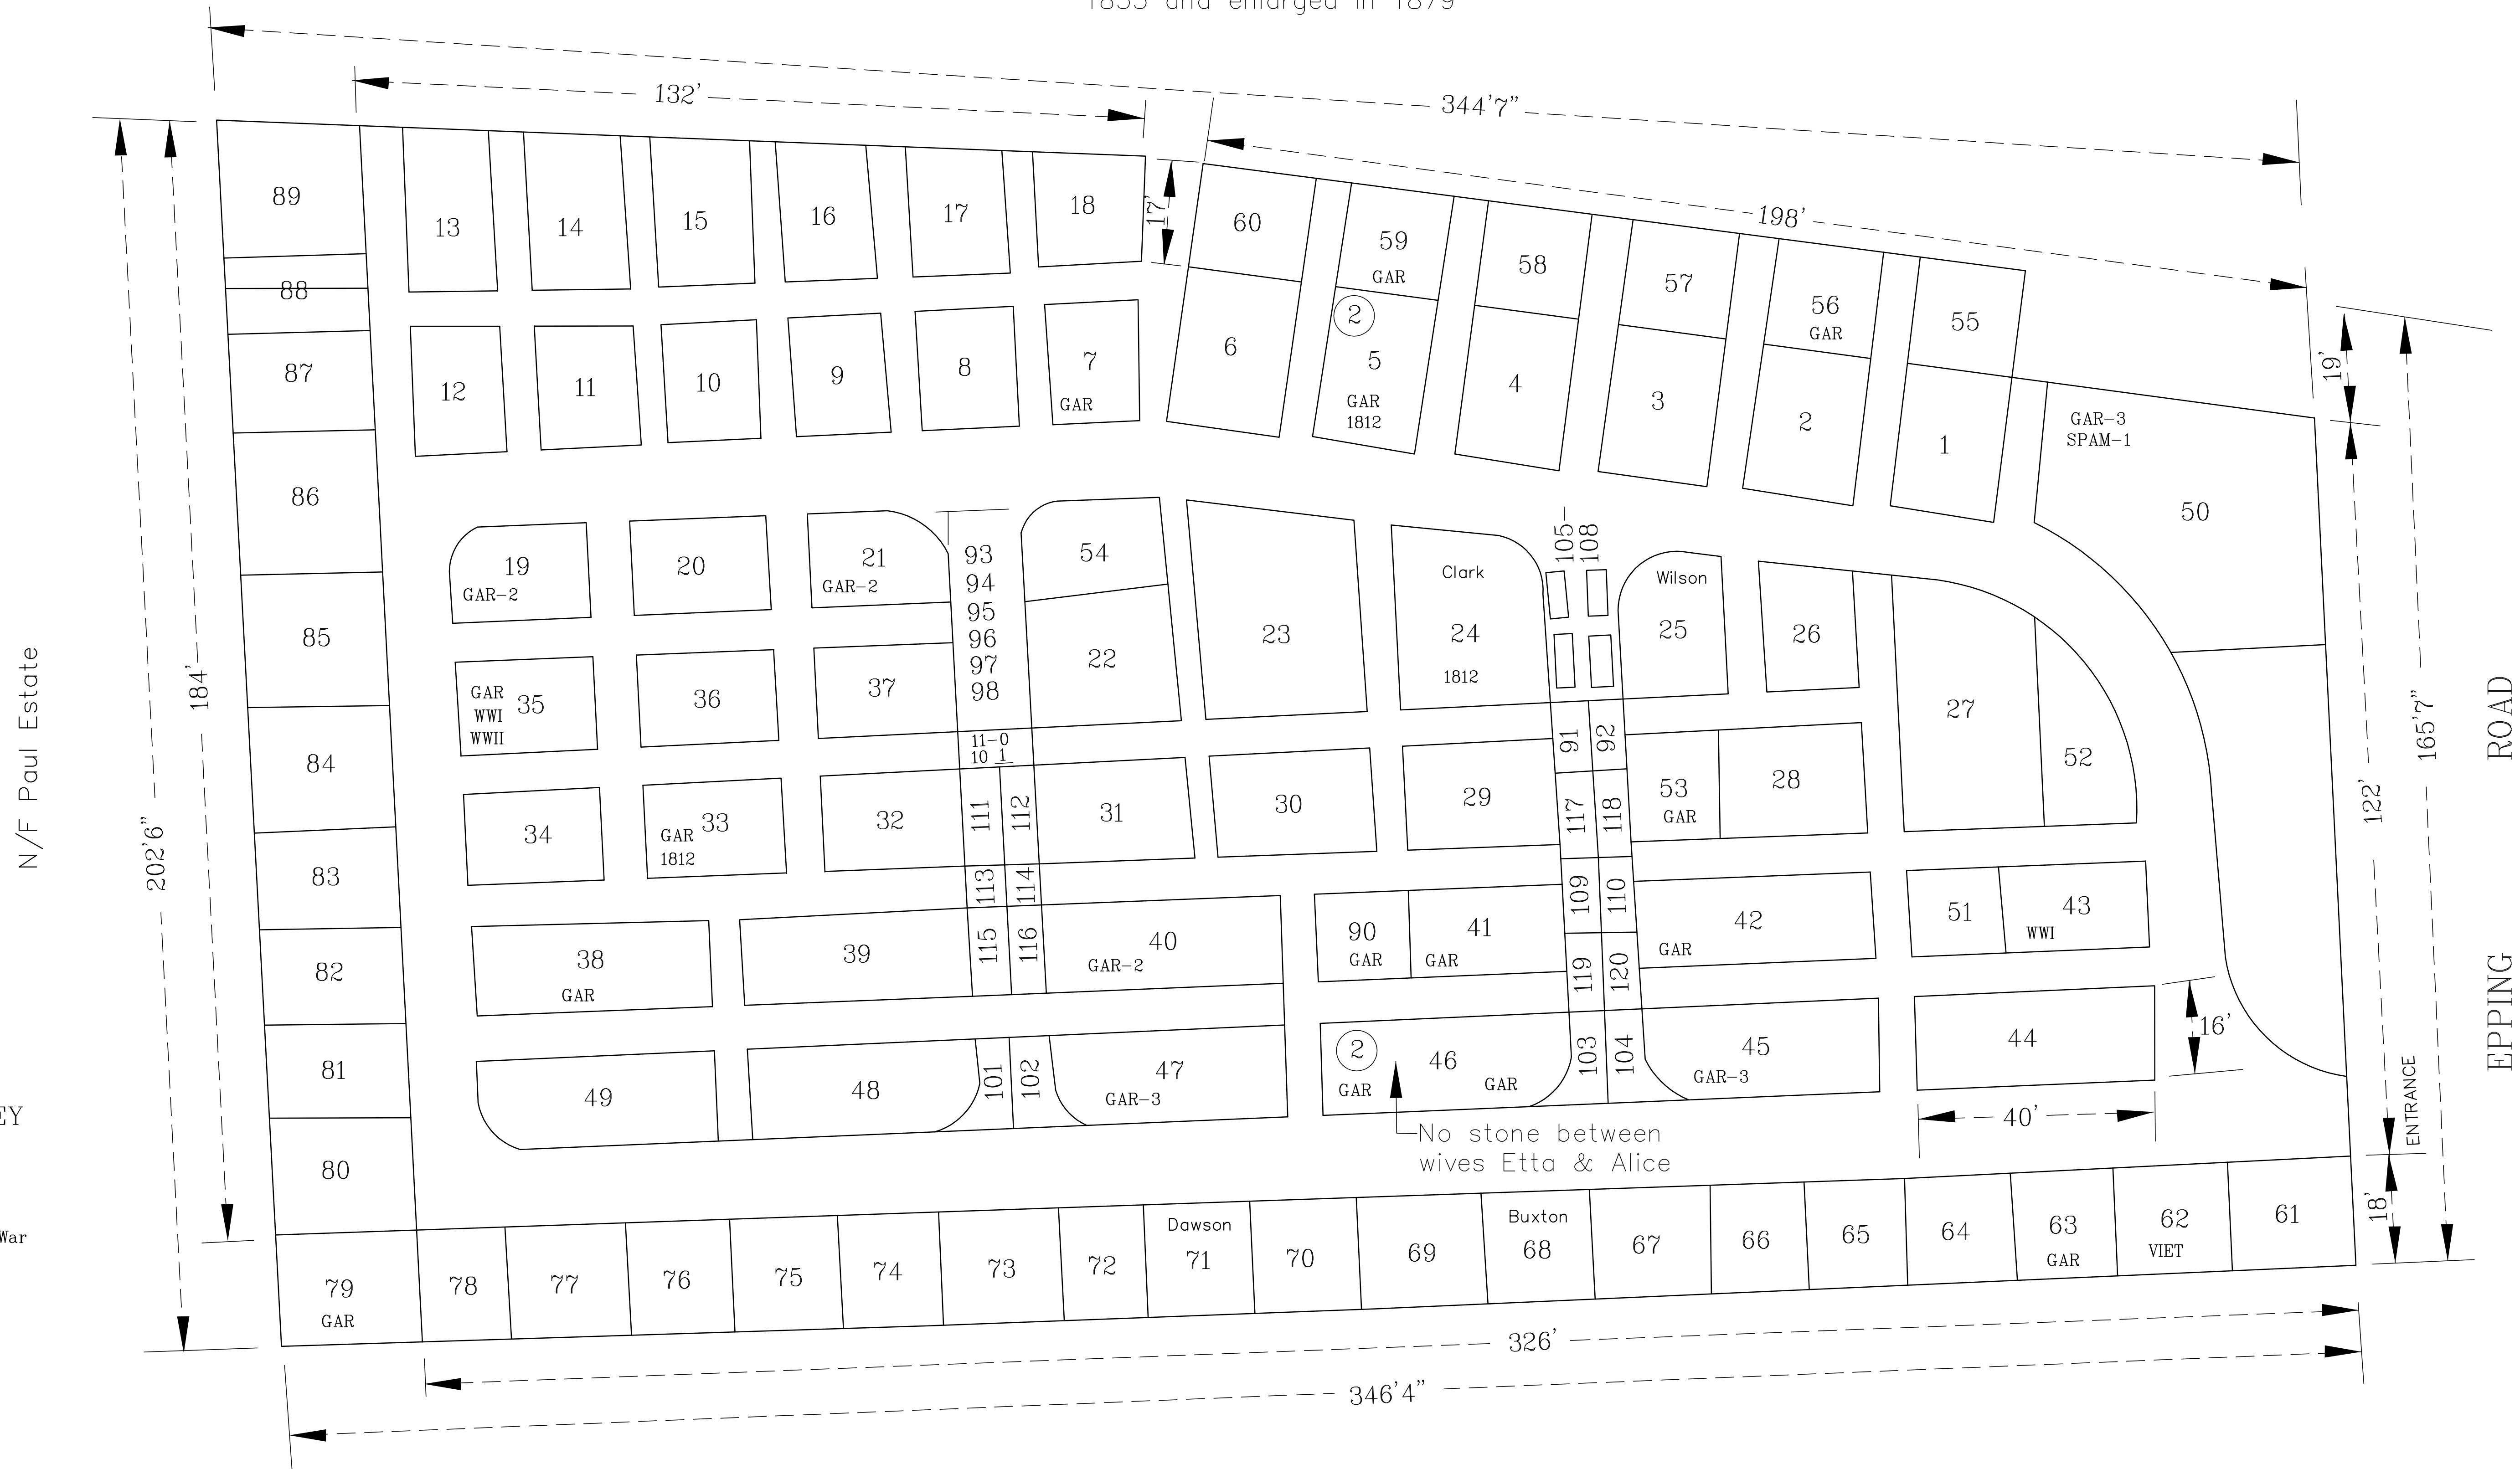

LOCUST GROVE CEMETERY

NEWFIELDS, NEW HAMPSHIRE 03856

(Formerly known as Locust Hill Cemetery)
(as laid out by Amos Paul, South Newmarket, NH)
1855 and enlarged in 1879

NOTE: WAR SERVICE KEY

- ASR = Revolutionary War
- 1812 = War of 1812
- GAR = Civil War
- SPAM = Spanish American War
- WW I = World War I
- WW II = World War II
- KOR = Korean War
- VIET = Vietnam War

No stone between
wives Etta & Alice

N/F Paul Estate